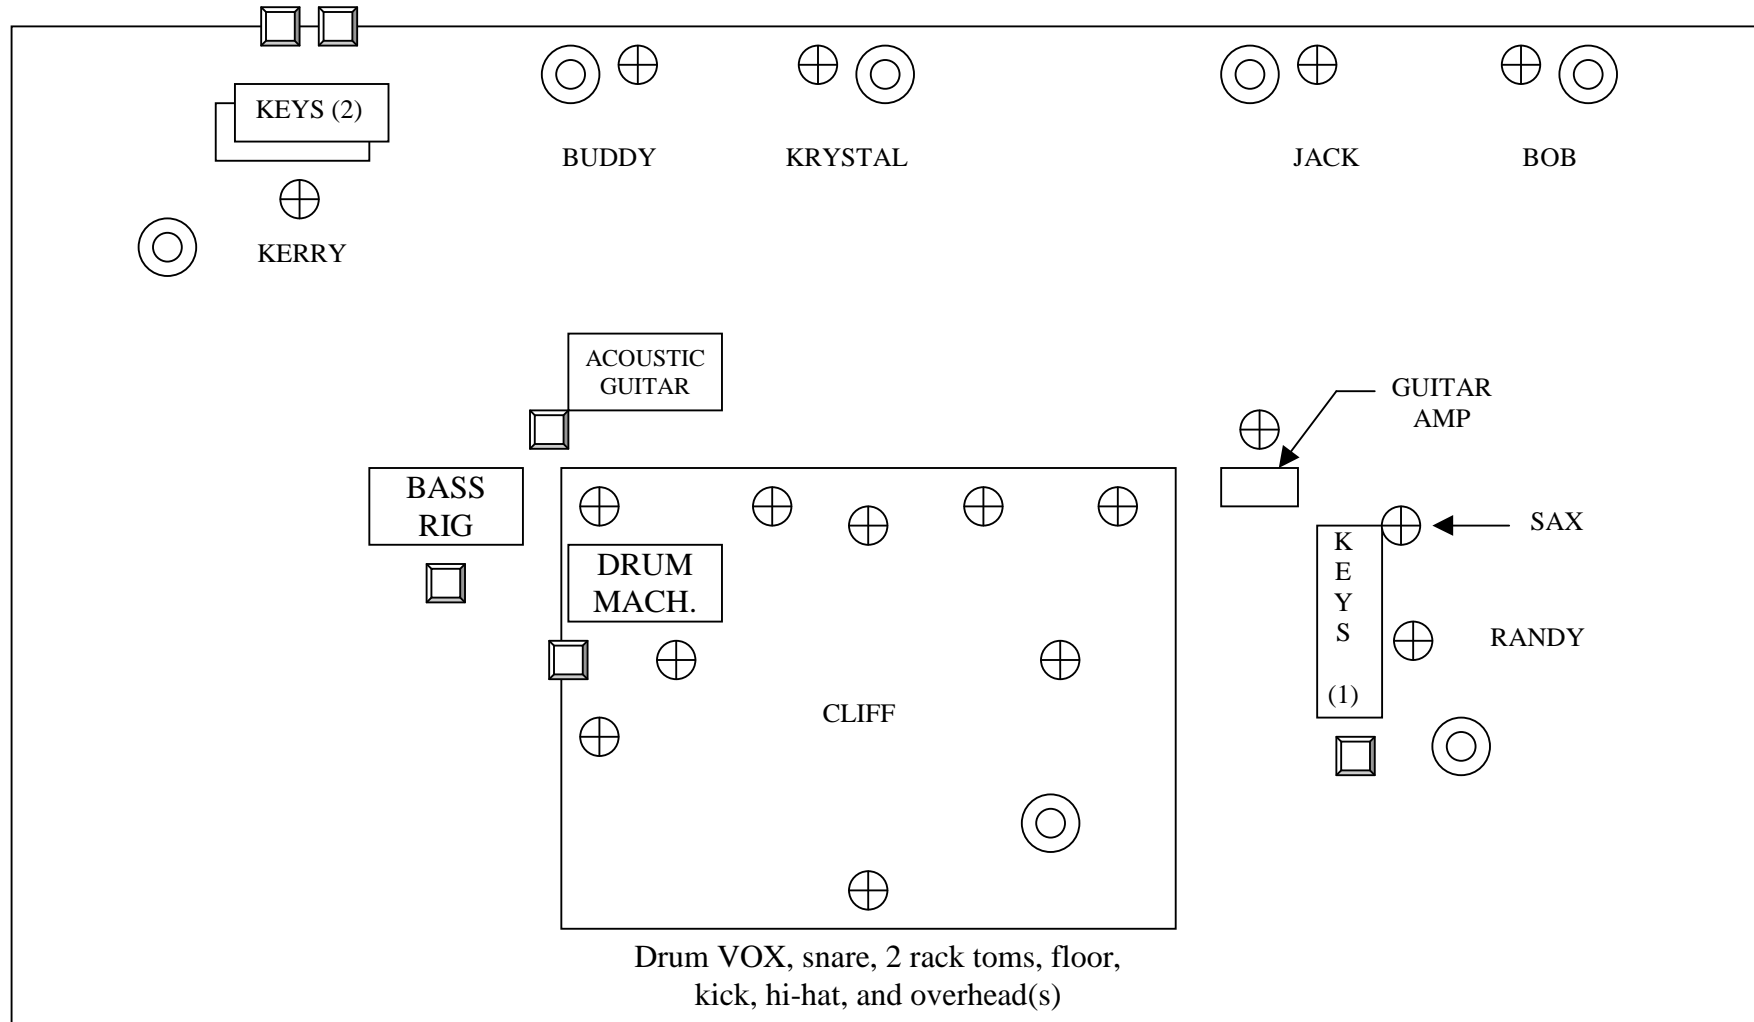

STAGE FRONT

SUMMARY

- 8 VOCAL MICROPHONES
- 2 INSTRUMENT MICROPHONES
- 5 DIRECT BOXES
- 9 MONITORS
- 8 DRUM MICROPHONES (NEGOTIABLE)

ivy

LEGEND

- ⊕ MICROPHONE
- DIRECT BOX
- MONITOR

POWER REQUIREMENTS:

- **PREFERRED:**

- 5 Dedicated Circuits, 110VAC, 15 or 20 amps each.

- **MINIMUM (Consider The Following Cases):**

- Small room without our lighting: 2 Dedicated Circuits 110VAC, 15 or 20 amps each.
- Small room with our lighting: 3 Dedicated Circuits 110VAC, 15 or 20 amps each.
- Large room without our lighting: 3 Dedicated Circuits 110VAC, 15 or 20 amps each.
- Large Room with our lighting: 4 Dedicated Circuits 110VAC, 15 or 20 amps each.

STAGE SIZE REQUIREMENTS:

- **PREFERRED: 12' x 24'**
- **MINIMUM: 10' x 16'**